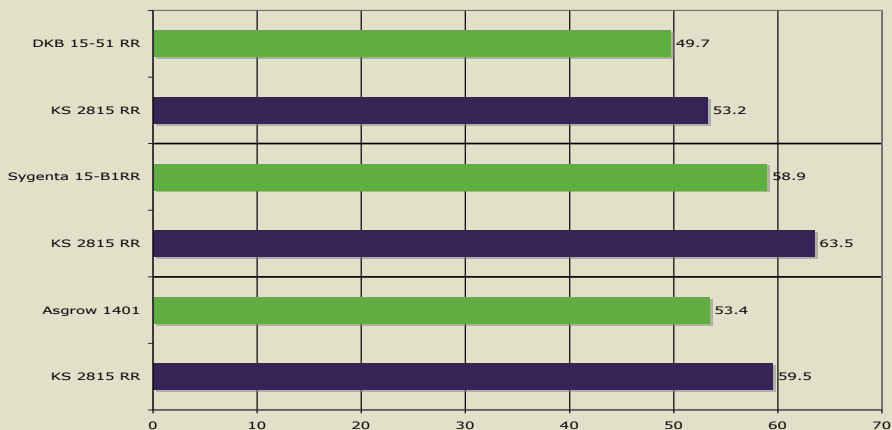

### KS2805RR

Product Name	Yield	Test Count
KS2805RR vs. Asgrow 0202	38.9 Bu.	40 Tests
KS2805RR vs. Asgrow 0401	44.2 Bu.	56 Tests
KS2805RR vs. Pioneer 90M60RR	49.3 Bu.	40 Tests
KS2805RR vs. Asgrow 0604	45.8 Bu.	69 Tests
KS2805RR vs. DKB08-51RR	45.5 Bu.	64 Tests
KS2805RR vs. Asgrow 0803NRR	45.6 Bu.	68 Tests

### KS2809RR

Product Name	Yield	Test Count
KS2809RR vs. DKB 06-51RR	54.9 Bu.	48 Tests
KS2809RR vs. Asgrow 0604	47.0 Bu.	57 Tests
KS2809RR vs. DKB 08-51RR	47.0 Bu.	56 Tests
KS2809RR vs. Asgrow 0803NRR	48.0 Bu.	54 Tests
KS2809RR vs. DKB 10-52RR	46.7 Bu.	46 Tests

## Yield Data - Soybeans

### KS2815RR

Product Name	Yield	Test Count
KS2815RR vs. Asgrow 1401	59.5 Bu.	106 Tests
KS2815RR vs. Sygenta 15-B1RR	63.5 Bu.	60 Tests
KS2815RR vs. DKB 15-51RR	53.2 Bu.	15 Tests