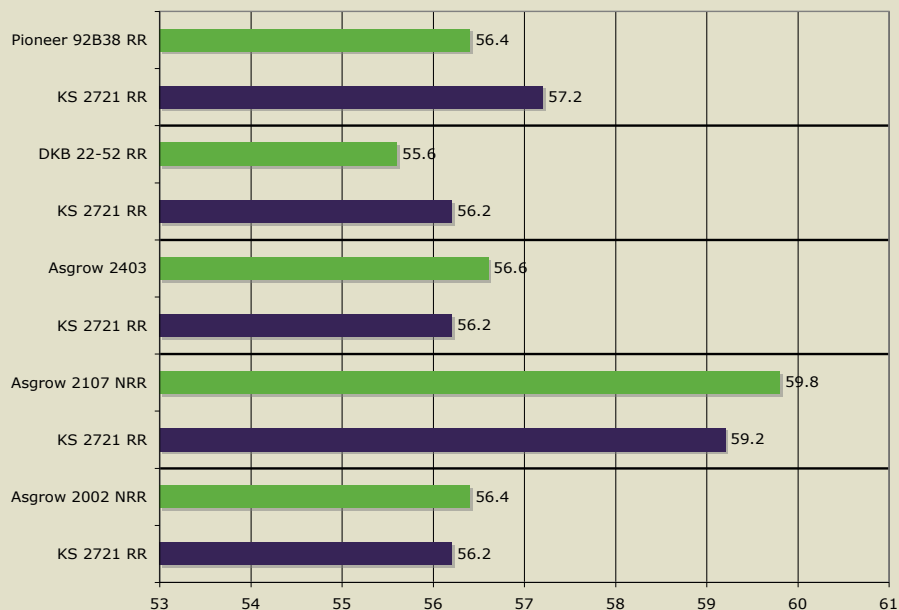

## Yield Data - Soybeans

### KS2815RR

Product Name	Yield	Test Count
KS2815RR vs. Asgrow 1401	59.5 Bu.	106 Tests
KS2815RR vs. Sygenta 15-B1RR	63.5 Bu.	60 Tests
KS2815RR vs. DKB 15-51RR	53.2 Bu.	15 Tests

### KS2817RR

Product Name	Yield	Test Count
KS2817RR vs. Asgrow 1404	57.8 Bu.	136 Tests
KS2817RR vs. Sygenta 15-51RR	57.2 Bu.	117 Tests
KS2817RR vs. Sygenta 15-P9RR	56.7 Bu.	52 Tests

### KS2721RR

Product Name	Yield	Test Count
KS2721RR vs. Asgrow 2002NRR	56.2 Bu.	46 Tests
KS2721RR vs. Asgrow 2107NRR	59.2 Bu.	140 Tests
KS2721RR vs. Asgrow 2403	56.2 Bu.	46 Tests
KS2721RR vs. DKB 22-52RR	56.2 Bu.	46 Tests
KS2721RR vs. Pioneer 92B38RR	57.2 Bu.	132 Tests