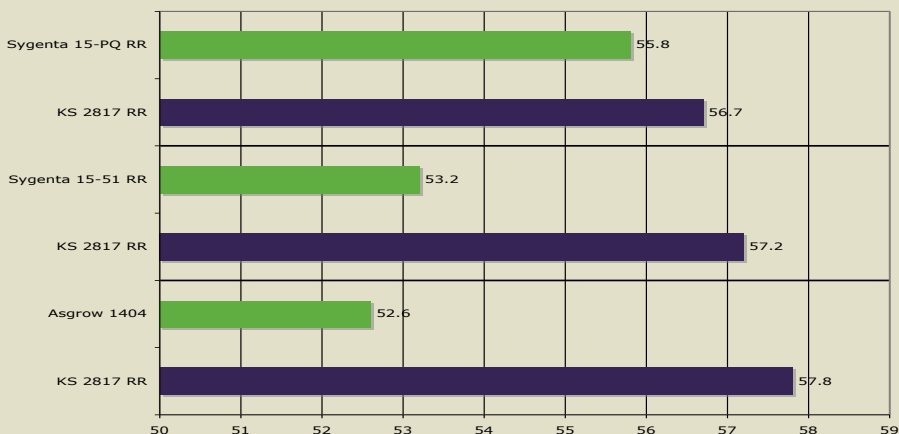

### KS2809RR

Product Name	Yield	Test Count
KS2809RR vs. DKB 06-51RR	54.9 Bu.	48 Tests
KS2809RR vs. Asgrow 0604	47.0 Bu.	57 Tests
KS2809RR vs. DKB 08-51RR	47.0 Bu.	56 Tests
KS2809RR vs. Asgrow 0803NRR	48.0 Bu.	54 Tests
KS2809RR vs. DKB 10-52RR	46.7 Bu.	46 Tests

## Yield Data - Soybeans

### KS2815RR

Product Name	Yield	Test Count
KS2815RR vs. Asgrow 1401	59.5 Bu.	106 Tests
KS2815RR vs. Sygenta 15-B1RR	63.5 Bu.	60 Tests
KS2815RR vs. DKB 15-51RR	53.2 Bu.	15 Tests

### KS2817RR

Product Name	Yield	Test Count
KS2817RR vs. Asgrow 1404	57.8 Bu.	136 Tests
KS2817RR vs. Sygenta 15-51RR	57.2 Bu.	117 Tests
KS2817RR vs. Sygenta 15-P9RR	56.7 Bu.	52 Tests