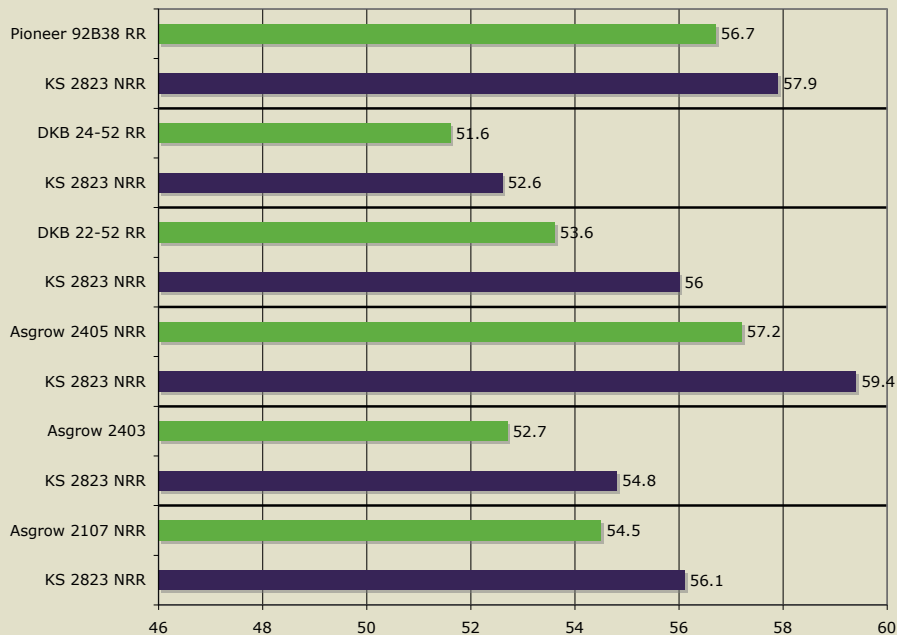

### KS2817RR

Product Name	Yield	Test Count
KS2817RR vs. Asgrow 1404	57.8 Bu.	136 Tests
KS2817RR vs. Sygenta 15-51RR	57.2 Bu.	117 Tests
KS2817RR vs. Sygenta 15-P9RR	56.7 Bu.	52 Tests

### KS2721RR

Product Name	Yield	Test Count
KS2721RR vs. Asgrow 2002NRR	56.2 Bu.	46 Tests
KS2721RR vs. Asgrow 2107NRR	59.2 Bu.	140 Tests
KS2721RR vs. Asgrow 2403	56.2 Bu.	46 Tests
KS2721RR vs. DKB 22-52RR	56.2 Bu.	46 Tests
KS2721RR vs. Pioneer 92B38RR	57.2 Bu.	132 Tests

## Yield Data - Soybeans

### KS2823RR

Product Name	Yield	Test Count
KS2823NRR vs. Asgrow 2107NRR	56.1 Bu.	842 Tests
KS2823NRR vs. Asgrow 2403	54.8 Bu.	409 Tests
KS2823NRR vs. Asgrow 2405NRR	59.4 Bu.	297 Tests
KS2823NRR vs. DKB 22-52RR	56.0 Bu.	69 Tests
KS2823NRR vs. DKB 24-52RR	52.6 Bu.	229 Tests
KS2823NRR vs. Pioneer 92B38RR	57.9 Bu.	720 Tests