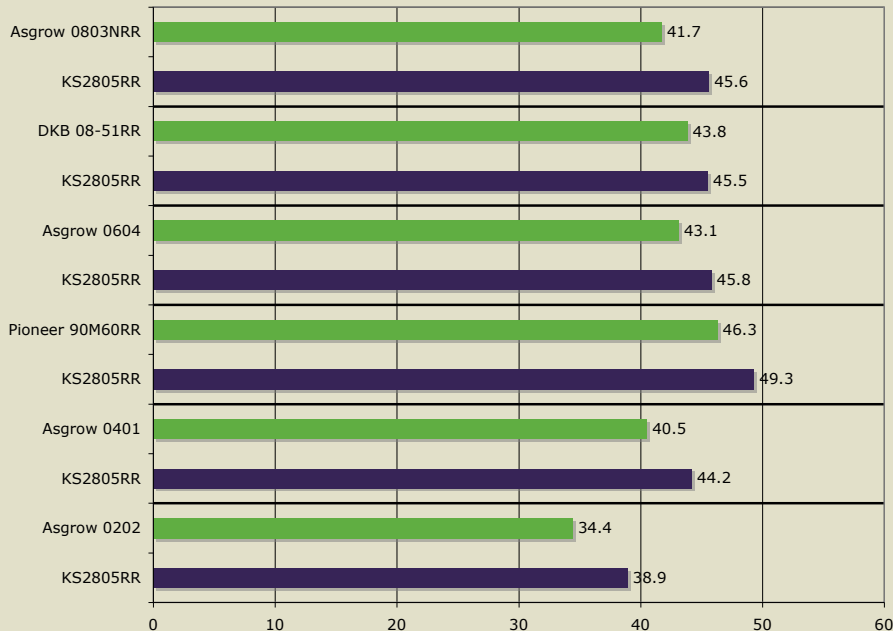

## Yield Data - Soybeans

### KS2805RR

Product Name	Yield	Test Count
KS2805RR vs. Asgrow 0202	38.9 Bu.	40 Tests
KS2805RR vs. Asgrow 0401	44.2 Bu.	56 Tests
KS2805RR vs. Pioneer 90M60RR	49.3 Bu.	40 Tests
KS2805RR vs. Asgrow 0604	45.8 Bu.	69 Tests
KS2805RR vs. DKB08-51RR	45.5 Bu.	64 Tests
KS2805RR vs. Asgrow 0803NRR	45.6 Bu.	68 Tests

### KS2809RR

Product Name	Yield	Test Count
KS2809RR vs. DKB 06-51RR	54.9 Bu.	48 Tests
KS2809RR vs. Asgrow 0604	47.0 Bu.	57 Tests
KS2809RR vs. DKB 08-51RR	47.0 Bu.	56 Tests
KS2809RR vs. Asgrow 0803NRR	48.0 Bu.	54 Tests
KS2809RR vs. DKB 10-52RR	46.7 Bu.	46 Tests