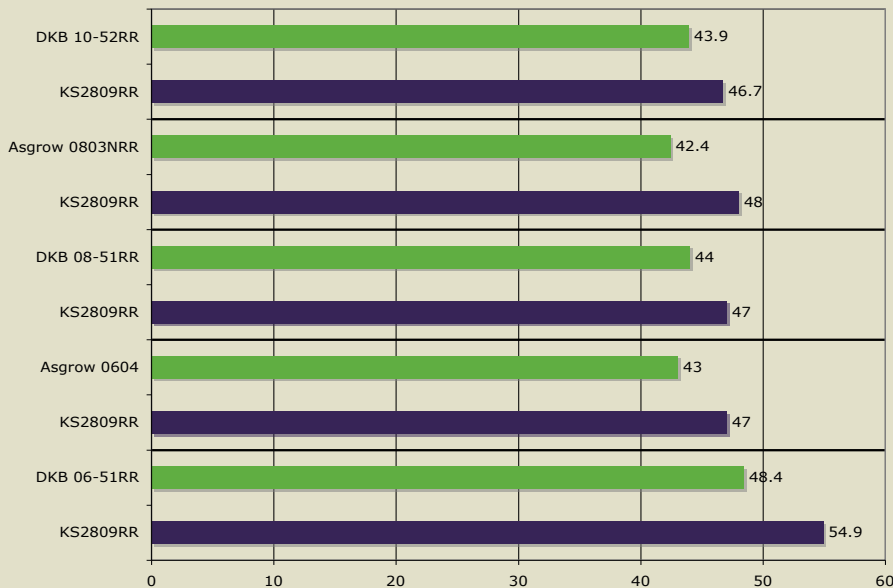

## Yield Data - Soybeans

### KS2805RR

Product Name	Yield	Test Count
KS2805RR vs. Asgrow 0202	38.9 Bu.	40 Tests
KS2805RR vs. Asgrow 0401	44.2 Bu.	56 Tests
KS2805RR vs. Pioneer 90M60RR	49.3 Bu.	40 Tests
KS2805RR vs. Asgrow 0604	45.8 Bu.	69 Tests
KS2805RR vs. DKB08-51RR	45.5 Bu.	64 Tests
KS2805RR vs. Asgrow 0803NRR	45.6 Bu.	68 Tests

### KS2809RR

Product Name	Yield	Test Count
KS2809RR vs. DKB 06-51RR	54.9 Bu.	48 Tests
KS2809RR vs. Asgrow 0604	47.0 Bu.	57 Tests
KS2809RR vs. DKB 08-51RR	47.0 Bu.	56 Tests
KS2809RR vs. Asgrow 0803NRR	48.0 Bu.	54 Tests
KS2809RR vs. DKB 10-52RR	46.7 Bu.	46 Tests