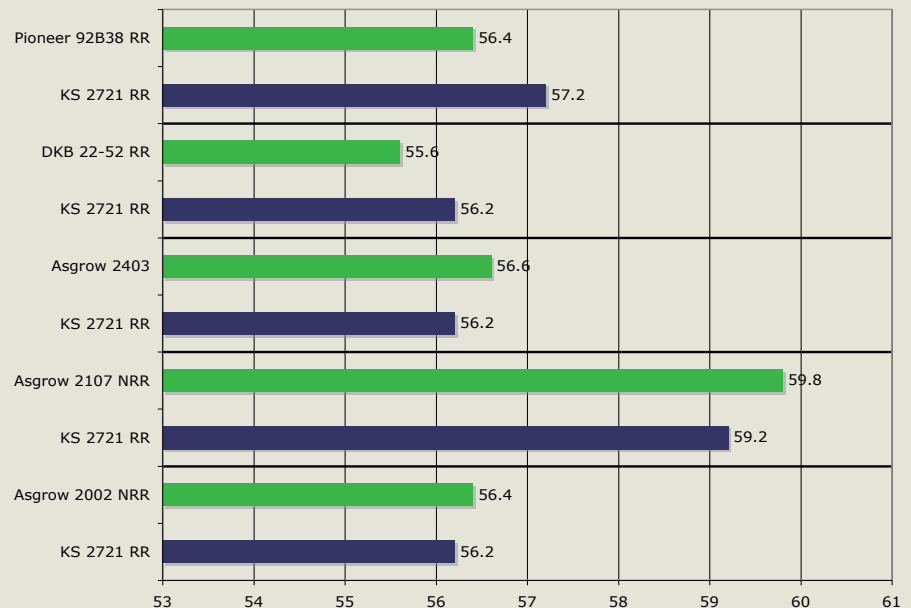

## Yield Data - Soybeans

### KS2815RR

Product Name	Yield	Test Count
KS2815RR vs. Asgrow 1401	59.5 Bu.	106 Tests
KS2815RR vs. Sygenta 15-B1RR	63.5 Bu.	60 Tests
KS2815RR vs. DKB 15-51RR	53.2 Bu.	15 Tests

### KS2817RR

Product Name	Yield	Test Count
KS2817RR vs. Asgrow 1404	57.8 Bu.	136 Tests
KS2817RR vs. Sygenta 15-51RR	57.2 Bu.	117 Tests
KS2817RR vs. Sygenta 15-P9RR	56.7 Bu.	52 Tests

### KS2721RR

Product Name	Yield	Test Count
KS2721RR vs. Asgrow 2002NRR	56.2 Bu.	46 Tests
KS2721RR vs. Asgrow 2107NRR	59.2 Bu.	140 Tests
KS2721RR vs. Asgrow 2403	56.2 Bu.	46 Tests
KS2721RR vs. DKB 22-52RR	56.2 Bu.	46 Tests
KS2721RR vs. Pioneer 92B38RR	57.2 Bu.	132 Tests