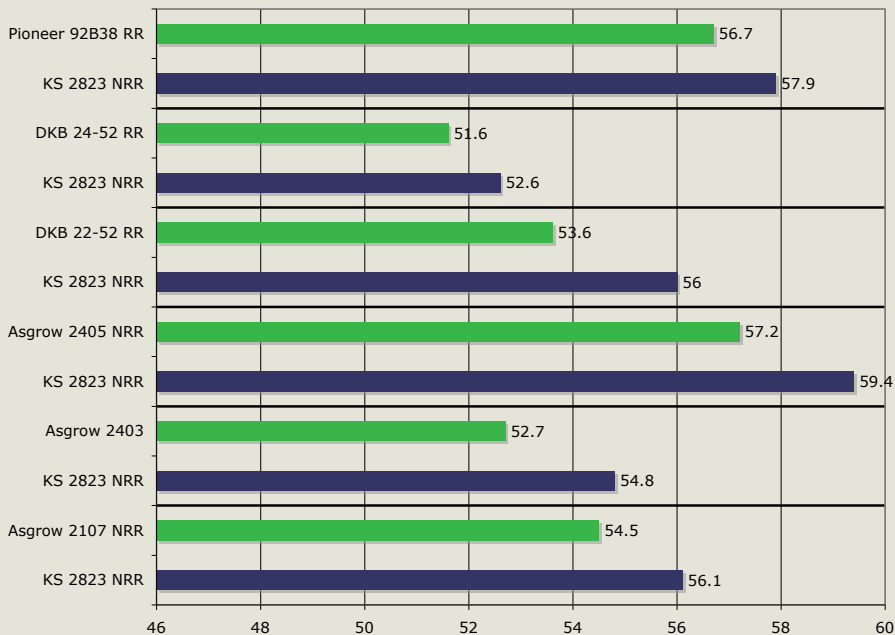

### KS2817RR

Product Name	Yield	Test Count
KS2817RR vs. Asgrow 1404	57.8 Bu.	136 Tests
KS2817RR vs. Sygenta 15-51RR	57.2 Bu.	117 Tests
KS2817RR vs. Sygenta 15-P9RR	56.7 Bu.	52 Tests

### KS2721RR

Product Name	Yield	Test Count
KS2721RR vs. Asgrow 2002NRR	56.2 Bu.	46 Tests
KS2721RR vs. Asgrow 2107NRR	59.2 Bu.	140 Tests
KS2721RR vs. Asgrow 2403	56.2 Bu.	46 Tests
KS2721RR vs. DKB 22-52RR	56.2 Bu.	46 Tests
KS2721RR vs. Pioneer 92B38RR	57.2 Bu.	132 Tests

## Yield Data - Soybeans

### KS2823RR

Product Name	Yield	Test Count
KS2823NRR vs. Asgrow 2107NRR	56.1 Bu.	842 Tests
KS2823NRR vs. Asgrow 2403	54.8 Bu.	409 Tests
KS2823NRR vs. Asgrow 2405NRR	59.4 Bu.	297 Tests
KS2823NRR vs. DKB 22-52RR	56.0 Bu.	69 Tests
KS2823NRR vs. DKB 24-52RR	52.6 Bu.	229 Tests
KS2823NRR vs. Pioneer 92B38RR	57.9 Bu.	720 Tests