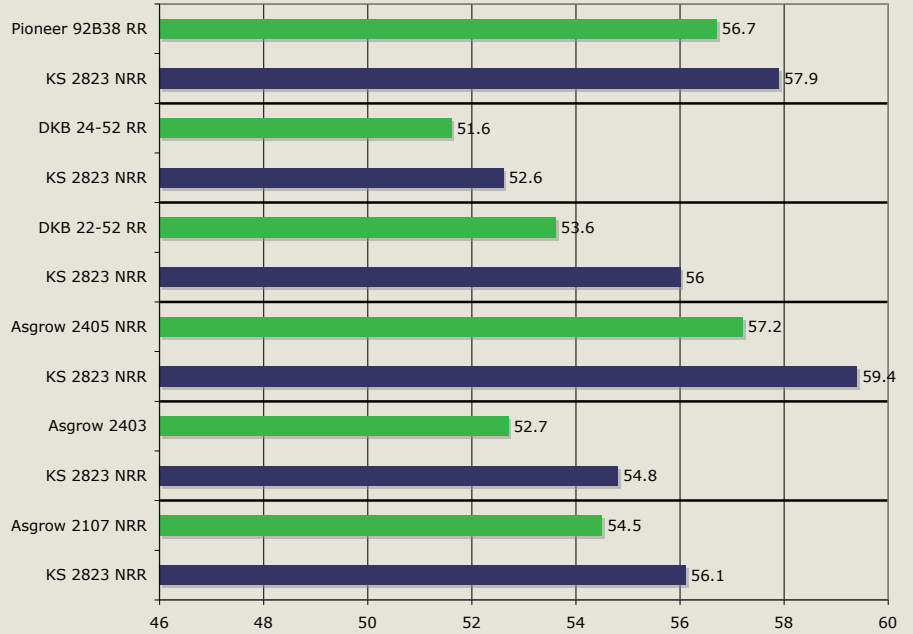

## Yield Data - Soybeans

### KS2823RR

Product Name	Yield	Test Count
KS2823NRR vs. Asgrow 2107NRR	56.1 Bu.	842 Tests
KS2823NRR vs. Asgrow 2403	54.8 Bu.	409 Tests
KS2823NRR vs. Asgrow 2405NRR	59.4 Bu.	297 Tests
KS2823NRR vs. DKB 22-52RR	56.0 Bu.	69 Tests
KS2823NRR vs. DKB 24-52RR	52.6 Bu.	229 Tests
KS2823NRR vs. Pioneer 92B38RR	57.9 Bu.	720 Tests

### KS2827RR

Product Name	Yield	Test Count
KS2827NRR vs. Asgrow 2603NRR	55.5 Bu.	70 Tests
KS2827NRR vs. Pioneer 92B38RR	66.6 Bu.	39 Tests
KS2827NRR vs. Pioneer 92M61NRR	56.3 Bu.	75 Tests
KS2827NRR vs. Pioneer 92M70RR	55.3 Bu.	47 Tests
KS2827NRR vs. Sygenta 27-T7RR	57.3 Bu.	37 Tests